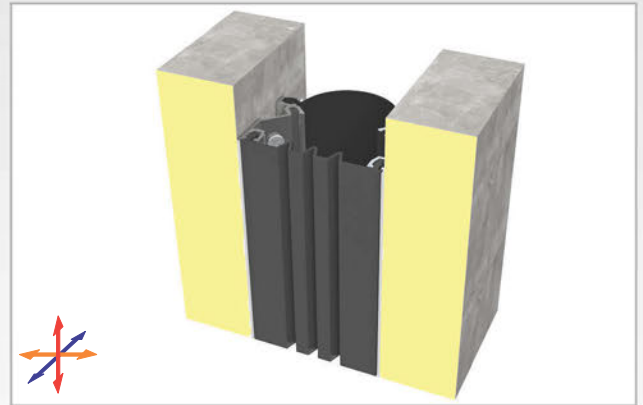

AS U147 can be applied to all types of walls and particularly designed for applications where minimum aluminum view and invisible screwing is inquired. Flush mounted frame design complies with most of the finishes. Interchangeable Push-down elastomeric gasket gains the profile a remarkable movement ability and can be changed without demounting the profile. Profiles up to 100 mm gap are applied with single gasket while the wider ones are with double gaskets joined with a invisible connector profile.

- Application Areas** : Indoor / Wall & Ceiling
- Ideal for** : Shopping Malls, Airports, Residences, Hospitals, Hotels, Commercial & Public Buildings etc.
- Material** : Mill Finish Aluminum (Anodizing optional), EPDM
- Aluminum Alloy** : 6063 AA-USA / EN AW 6063
- Optional Supplies** : Fire Barrier, Waterproof EPDM membrane

* Visuals are representative and the profile configuration may differ depending on the characteristics requested.

COLOR **BLACK**

LOCATION	MODEL	GAP (Fb) mm	HEIGHT (H) MM	OVERALL WIDTH (B) mm	VISIBLE WIDTH (S) mm	MOVEMENT (W) mm	LOAD CAPACITY	STANDARD LENGTH (mt)
Wall to Wall	AS U147-050	50	52	50	50	+16 / -8	N/A	3
	AS U147-080	80	52	80	80	± 20	N/A	3
	AS U147-100	100	52	100	100	+30 / -20	N/A	3
	AS U147-150	150	52	150	150	+40 / -30	N/A	3
	AS U147-200	200	52	200	200	+60 / -40	N/A	3

Note: Please ask for different sizes

Profil No Profile Number	AS U147 200	
Fb (mm)	200	
H (mm)	yaklaşık approx.	52
W± (mm)	yaklaşık approx.	+60/-40
Renk Color	Alüminyum: Natürel, Fitiller: Siyah, gri, diğer Aluminum: Natural, Inserts: Black, grey, others	
Malzeme Material	Alüminyum, EPDM Kauçuk(siyah) Aluminum, EPDM Rubber(black)	
Standart Uzunluk Standard Length	3	