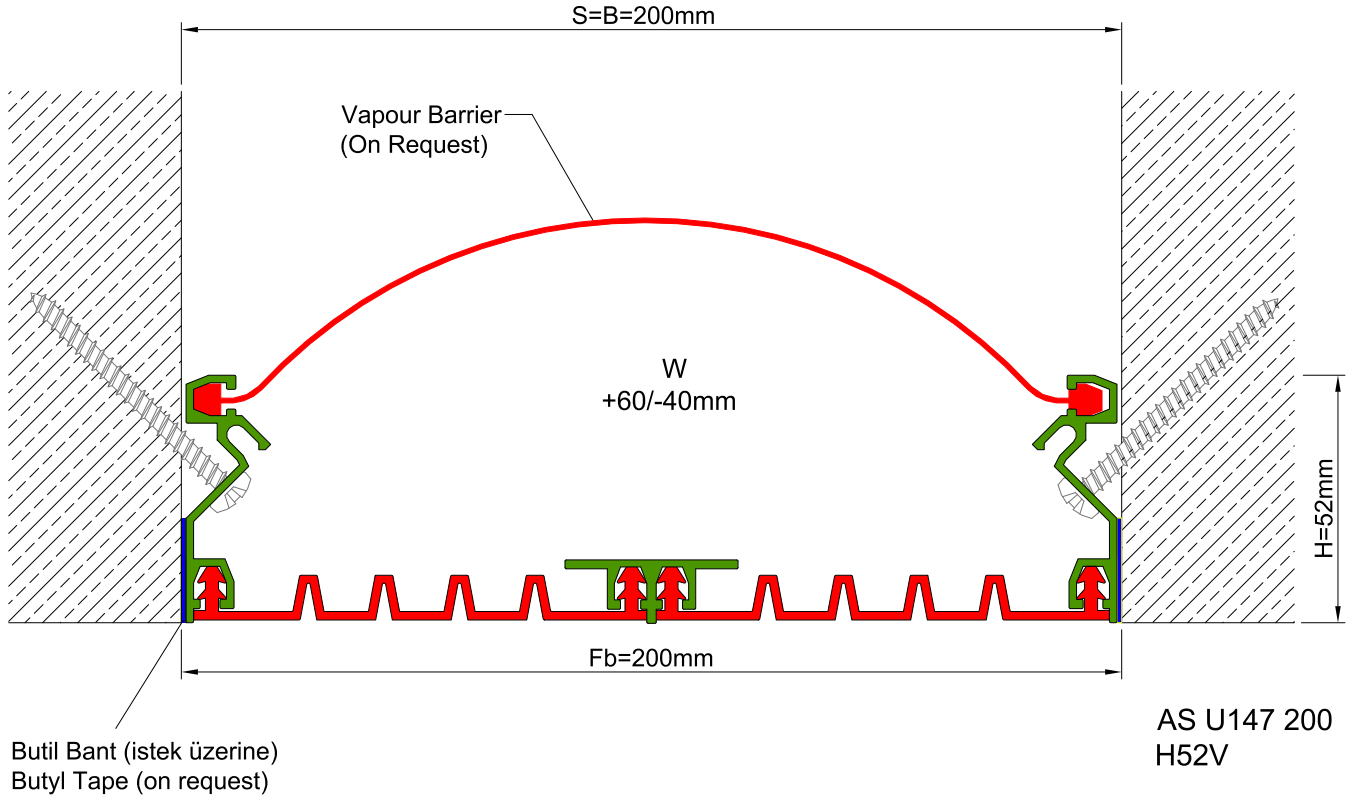

AS U147 can be applied to all types of walls and particularly designed for applications where minimum aluminum view and invisible screwing is inquired. Flush mounted frame design complies with most of the finishes. Interchangeable Push-down elastomeric gasket gains the profile a remarkable movement ability and can be changed without demounting the profile. Profiles up to 100 mm gap are applied with single gasket while the wider ones are with double gaskets joined with a invisible connector profile.

* Visuals are representative and the profile configuration may differ depending on the characteristics requested.

COLOR **BLACK**

LOCATION	MODEL	GAP (Fb) mm	HEIGHT (H) MM	OVERALL WIDTH (B) mm	VISIBLE WIDTH (S) mm	MOVEMENT (W) mm	LOAD CAPACITY	STANDARD LENGTH (mt)
Wall to Wall	AS U147-050	50	52	50	50	+16 / -8	N/A	3
	AS U147-080	80	52	80	80	± 20	N/A	3
	AS U147-100	100	52	100	100	+30 / -20	N/A	3
	AS U147-150	150	52	150	150	+40 / -30	N/A	3
	AS U147-200	200	52	200	200	+60 / -40	N/A	3

Note: Please ask for different sizes

Profil No Profile Number	AS U147 200	
Fb (mm)	200	
H (mm)	yaklaşık approx.	52
W± (mm)	yaklaşık approx.	+60/-40
Renk Color	Alüminyum: Natürel, Fitiller: Siyah, gri, diğer Aluminum: Natural, Inserts: Black, grey, others	
Malzeme Material	Alüminyum, EPDM Kauçuk(siyah) Aluminum, EPDM Rubber(black)	
Standart Uzunluk Standard Length	3	