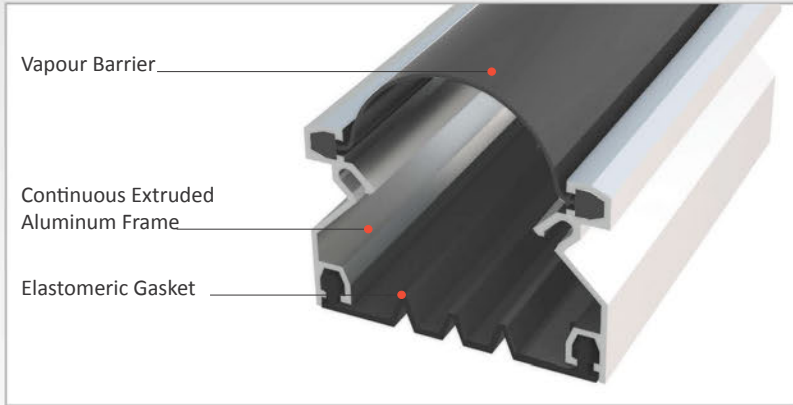

AS U147 can be applied to all types of walls and particularly designed for applications where minimum aluminum view and invisible screwing is inquired. Flush mounted frame design complies with most of the finishes. Interchangeable Push-down elastomeric gasket gains the profile a remarkable movement ability and can be changed without demounting the profile. Profiles up to 100 mm gap are applied with single gasket while the wider ones are with double gaskets joined with a invisible connector profile.

- Application Areas** : Indoor / Wall & Ceiling
- Ideal for** : Shopping Malls, Airports, Residences, Hospitals, Hotels, Commercial & Public Buildings etc.
- Material** : Mill Finish Aluminum (Anodizing optional), EPDM
- Aluminum Alloy** : 6063 AA-USA / EN AW 6063
- Optional Supplies** : Fire Barrier, Waterproof EPDM membrane

* Visuals are representative and the profile configuration may differ depending on the characteristics requested.

COLOR **BLACK**

LOCATION	MODEL	GAP (Fb) mm	HEIGHT (H) MM	OVERALL WIDTH (B) mm	VISIBLE WIDTH (S) mm	MOVEMENT (W) mm	LOAD CAPACITY	STANDARD LENGTH (mt)
Wall to Wall	AS U147-050	50	52	50	50	+16 / -8	N/A	3
	AS U147-080	80	52	80	80	± 20	N/A	3
	AS U147-100	100	52	100	100	+30 / -20	N/A	3
	AS U147-150	150	52	150	150	+40 / -30	N/A	3
	AS U147-200	200	52	200	200	+60 / -40	N/A	3

Note: Please ask for different sizes

Profil No Profile Number	AS U147 200	
Fb (mm)	200	
H (mm)	yaklaşık approx.	52
W± (mm)	yaklaşık approx.	+60/-40
Renk Color	Alüminyum: Natürel, Fitiller: Siyah, gri, diğer Aluminum: Natural, Inserts: Black, grey, others	
Malzeme Material	Alüminyum, EPDM Kauçuk(siyah) Aluminum, EPDM Rubber(black)	
Standart Uzunluk Standard Length	3	